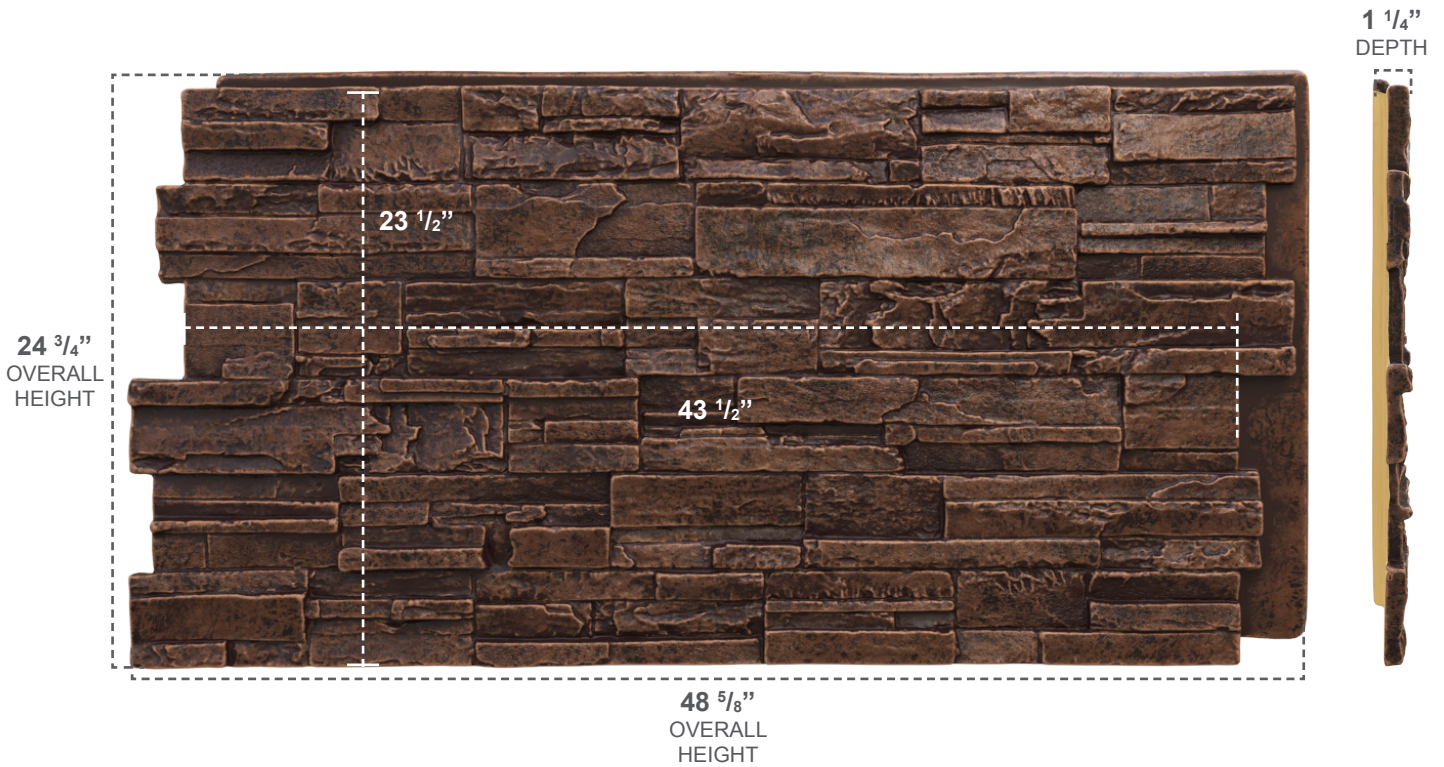

# STONEWALL FAUX STONE PANELS CASCADE

COLOR	WIDTH	HEIGHT	DEPTH
SEQUOIA VALLEY	48 <sup>5</sup> / <sub>8</sub> "	24 <sup>3</sup> / <sub>4</sub> "	1 <sup>1</sup> / <sub>4</sub> "

## OTHER FINISH OPTIONS

CANYON BROWN

COLFAX

SEDONA

SLATE GRAY

SMOKEY RIDGE

.....  
OVER 20 MORE  
OPTIONS TO  
CHOOSE FROM